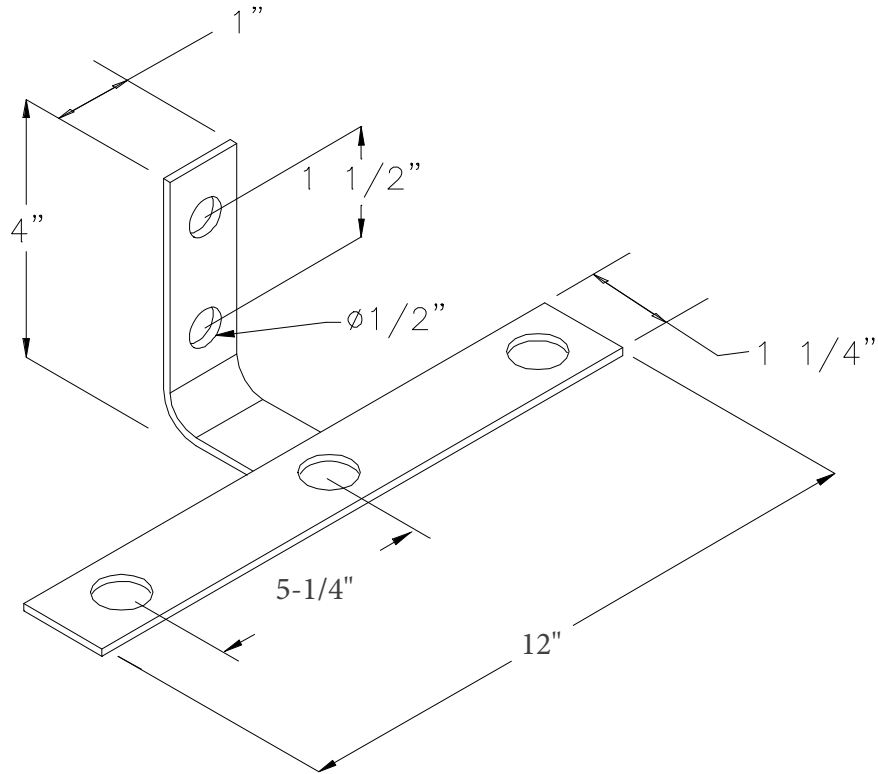

STAINLESS STEEL FLOAT SWITCH MOUNTING BRACKET

Model SSFB-03-12

INDUSTRIES
TOPP
INCORPORATED

Reference:

Highway 25 North P.O. Box 420
Rochester, IN 46975
Phone: 800/354-4534 Fax: 574/223-6106

Scale: None

Drawn By: RM

App'v'd By:

Date:

08-22-13